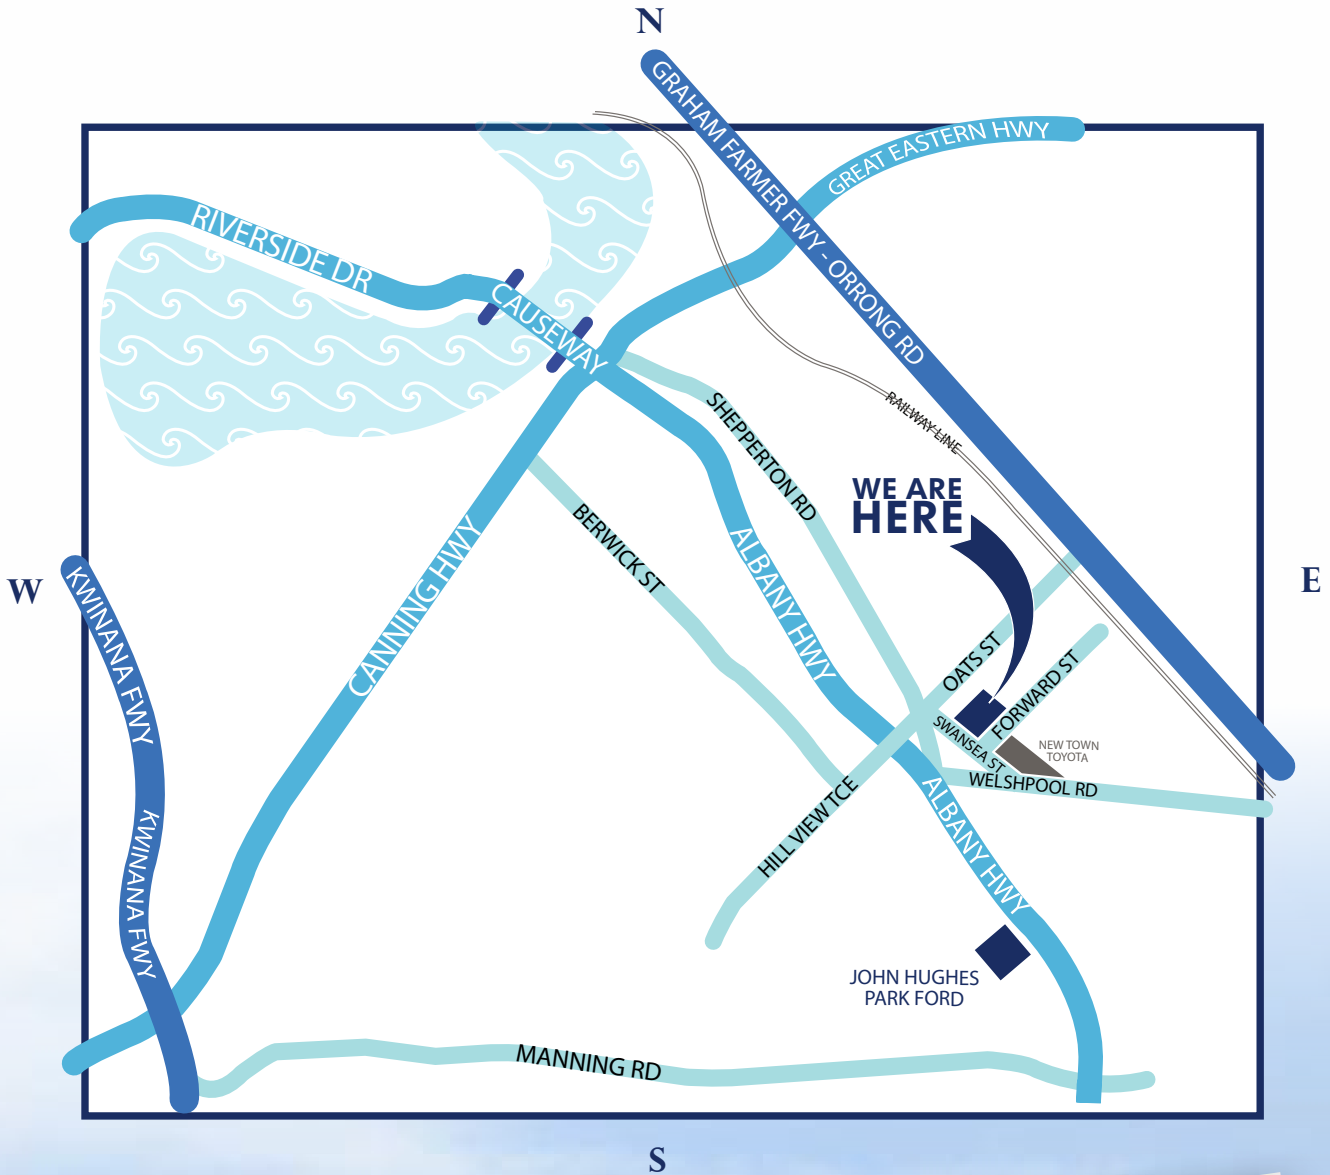

Regular Shuttle
Service into the City

**OPENING
HOURS** ARE MORE
CONVENIENT FOR YOU...

HOURS

7AM TO 6PM
MONDAY TO FRIDAY

8AM TO 12 NOON
SATURDAY

John Hughes Service

Getting to our
**NEW
SERVICE
CENTRE** is

EASY